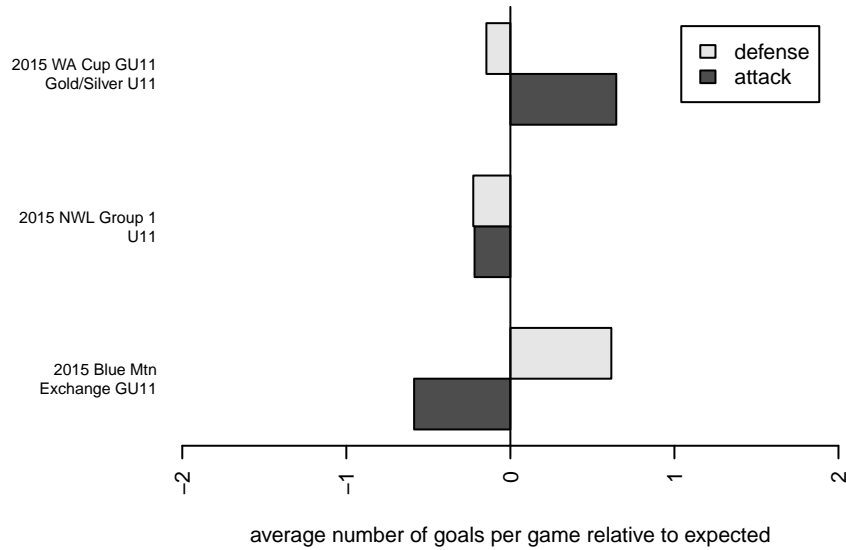

# SSC Shadow Rapinoe G04

Spokane SC Shadow  
 Spokane, WA  
 G04 total strength=503  
 attack=0.57 defense=0.22  
 fall league = NWL Group 1 U11

alt names used:  
 SSC SHADOW G04 – RAPINOE  
 SSC SHADOWG04 RAPINOE  
 SSC SHADOW G04 RAPINOE (WA)

Venues played:  
 2015 NWL Group 1 U11  
 2015 Blue Mtn Exchange GU11  
 2015 WA Cup GU11 Gold/Silver U11

**SSC Shadow Rapinoe G04**  
 Dots are actual minus expected GF (blue circles) and GA (red triangles).  
 Blue line is smoothed change in attack strength. Red is smoothed change in defense strength.

**attack and defense variance (black dot)  
relative to other teams  
and top 10 in region**

**attack and defense rating  
relative to others at age  
and all opponents in last 13 months**

**Performance relative to 13 month average**