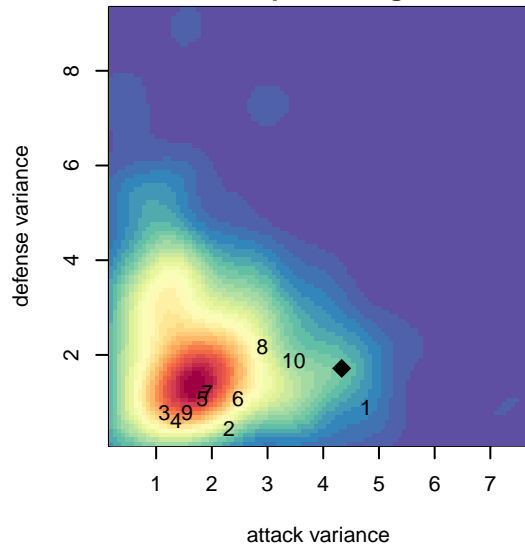

# SSC Shadow Rapinoe G04

Spokane SC Shadow  
 Spokane, WA  
 G04 total strength=503  
 attack=0.57 defense=0.22  
 fall league = NWL Group 1 U11

alt names used:  
 SSC SHADOW G04 – RAPINOE  
 SSC SHADOWG04 RAPINOE  
 SSC SHADOW G04 RAPINOE (WA)

Venues played:  
 2015 NWL Group 1 U11  
 2015 Blue Mtn Exchange GU11  
 2015 WA Cup GU11 Gold/Silver U11

**SSC Shadow Rapinoe G04**  
 Dots are actual minus expected GF (blue circles) and GA (red triangles).  
 Blue line is smoothed change in attack strength. Red is smoothed change in defense strength.

**attack and defense variance (black dot)  
relative to other teams  
and top 10 in region**

**attack and defense rating  
relative to others at age  
and all opponents in last 13 months**

**Performance relative to 13 month average**