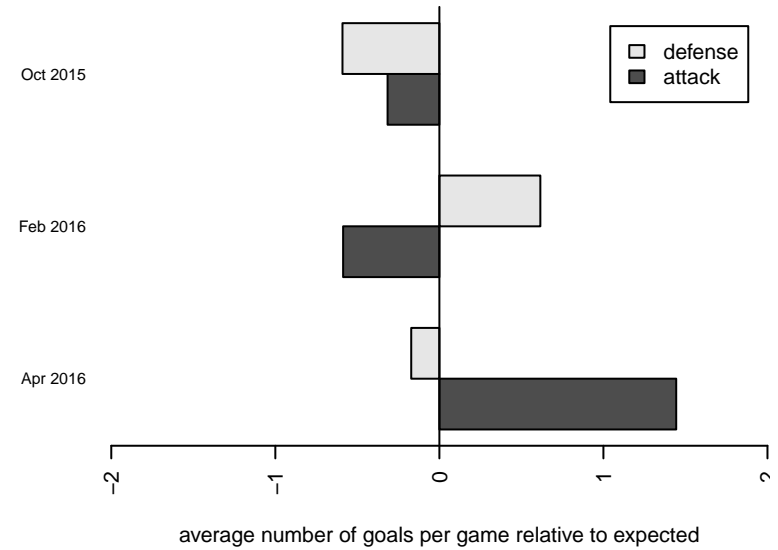

Performance relative to 13 month average