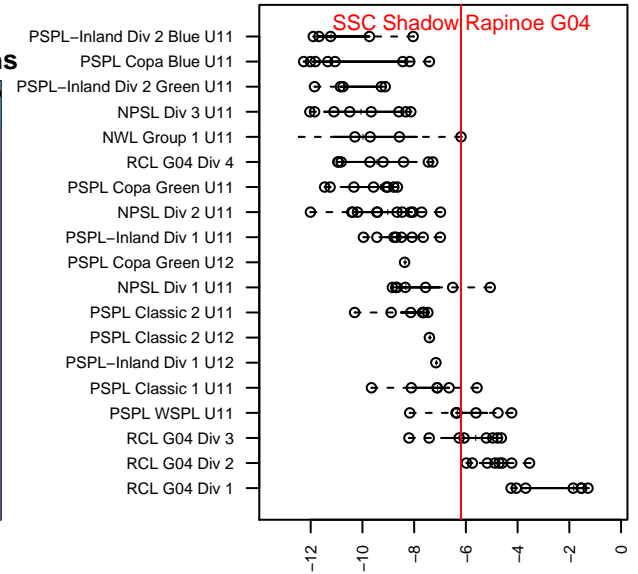

# SSC Shadow Rapinoe G04

Spokane SC Shadow  
 Spokane, WA  
 G04 total strength=503  
 attack=0.57 defense=0.22  
 fall league = NWL Group 1 U11

alt names used:  
 SSC SHADOW G04 – RAPINOE  
 SSC SHADOWG04 RAPINOE  
 SSC SHADOW G04 RAPINOE (WA)

Venues played:  
 2015 NWL Group 1 U11  
 2015 Blue Mtn Exchange GU11  
 2015 WA Cup GU11 Gold/Silver U11

**SSC Shadow Rapinoe G04**  
 Dots are actual minus expected GF (blue circles) and GA (red triangles).  
 Blue line is smoothed change in attack strength. Red is smoothed change in defense strength.

**attack and defense variance (black dot)  
relative to other teams  
and top 10 in region**

**attack and defense rating  
relative to others at age  
and all opponents in last 13 months**

**Performance relative to 13 month average**