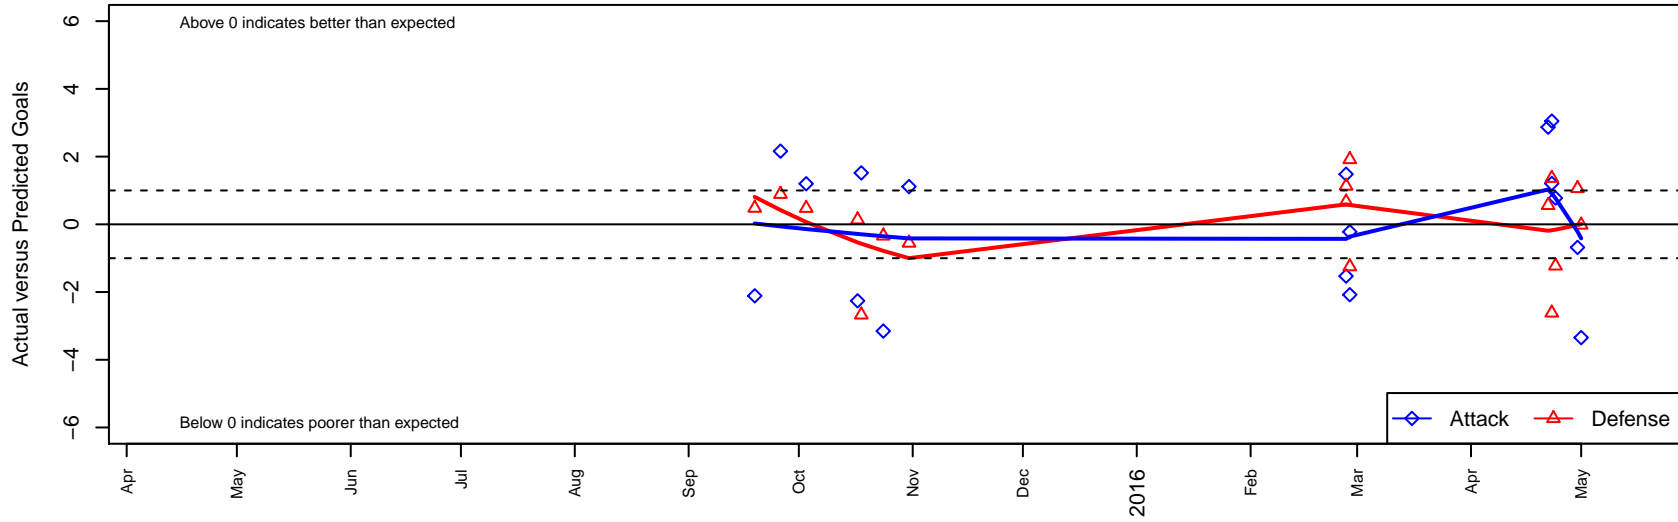

# SSC Shadow Rapinoe G04

Spokane SC Shadow  
 Spokane, WA  
 G04 total strength=503  
 attack=0.57 defense=0.22  
 fall league = NWL Group 1 U11

alt names used:  
 SSC SHADOW G04 – RAPINOE  
 SSC SHADOWG04 RAPINOE  
 SSC SHADOW G04 RAPINOE (WA)

Venues played:  
 2015 NWL Group 1 U11  
 2015 Blue Mtn Exchange GU11  
 2015 WA Cup GU11 Gold/Silver U11

**SSC Shadow Rapinoe G04**  
 Dots are actual minus expected GF (blue circles) and GA (red triangles).  
 Blue line is smoothed change in attack strength. Red is smoothed change in defense strength.

**attack and defense variance (black dot)  
relative to other teams  
and top 10 in region**

**attack and defense rating  
relative to others at age  
and all opponents in last 13 months**

**Performance relative to 13 month average**